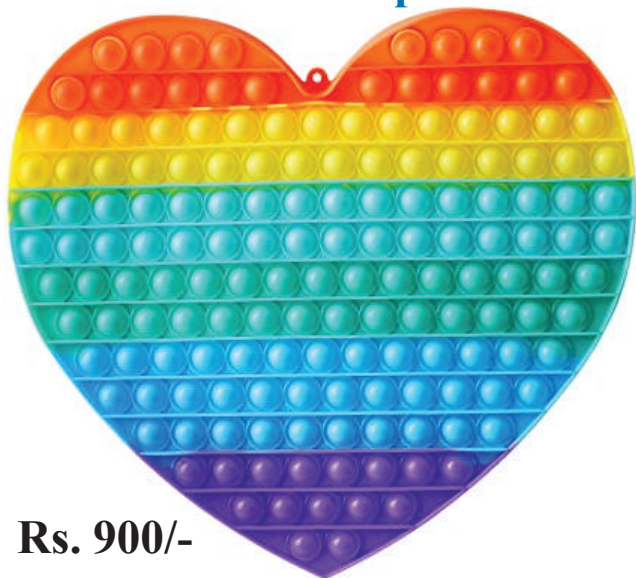

Magnet Collage - Learn to Tell Time

Rs. 1750/-

Magnet Collage English

Rs. 1750/-

Pop It Fidget Circle Shape

Rs. 900/-

**Pop It Fidget
Heart Shape**

Rs. 900/-

**Pop It Fidget
Octagon Shape**

Rs. 900/-

**Pop It Fidget
Circle Shape**

**Pop It Fidget
Dino Shape**

Rs. 485/-

**Pop It Fidget
Heart Shape**

Rs. 550/-

**Pop It Fidget
Jigsaw Shape**