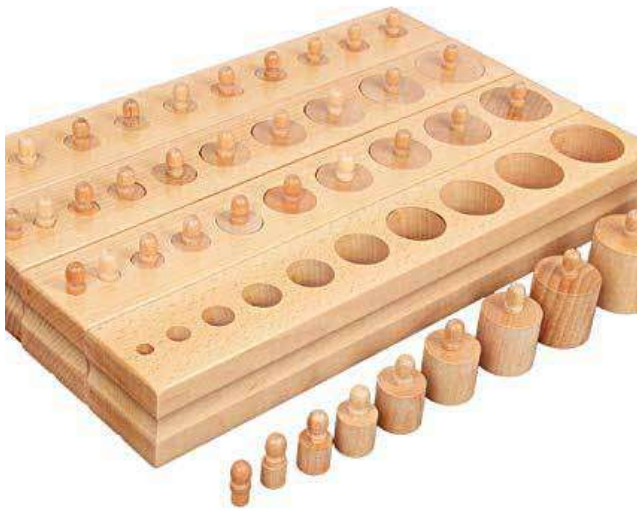

THE WAY
TO ULTIMATE
SUCCESS

Montessori Apparatus

Sensorial

Cylinder Blocks

Details: 4 Blocks
Price: PKR 7,200/-

Constructive Triangle

Details: 4 Boxes
Price: PKR 3,600/-

The Knobless Cylinders